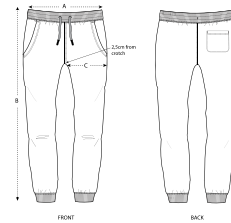

COLORS

UNISEX PANTS

STBU579 - MOVER SPLATTER

The unisex splatter jogger pants

Terry Sweatshirt
100% Organic ring-spun combed cotton
Medium Fit
300 GSM

- 1x1 rib waistband
- Round drawcords in matching body colour with metal tipping
- Metal eyelets
- Pocket lining in single jersey
- Patch pocket at back
- 1x1 rib at bottom leg hem
- Waistband, pocket opening, rise seams, and leg cuff with twin needle topstitch
- Garment dyed product, each garment may vary in appearance, colour may bleed, follow our care label
- Special wash effect will have uneven coverage on each garment
- Read carefully print recommendations

SIZES	XXS	XS	S	M	L	XL	XXL	XXXL
A Waist	33.5	34	37	40	43	46	49	50
B Leg Length	98	100	102	104	106	108	110	110
C Tight	28	28	29.5	30	31	32.5	34	35

Combo options

Changer Splatter

Creator Splatter

Triber Splatter